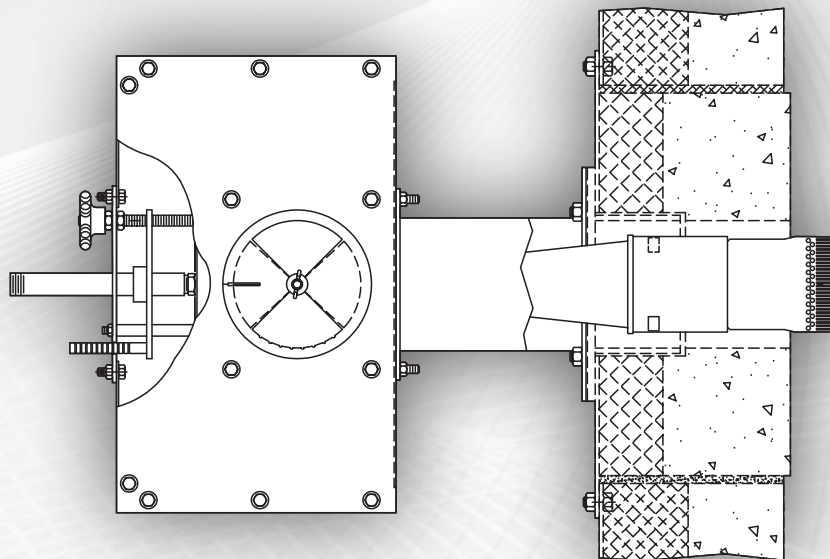

Radiant Wall Burner

DESIGN FEATURES

- Stable flame over a wide range of conditions
- Turndown of 3:1 or greater for most cases
- Reduced possibility of flashback
- Long service life
- Operations with a wide range of fuels
- 304 Stainless Steel spun venturi / mixer
- 310 Stainless Steel (Type HK) gas tip

RW Burner

DESIGN INFORMATION

Burner Model:	.....	RW Radiant Wall Burner
Fuels:	.....	Gas Only
Description:	.....	Pre-mixed Radiant Wall Burner
NO_x Reduction Method:	.....	Pre-mixing of the Air and the Gas
Predicted NO_x Emissions Range (Natural Draft):	.....	18 ppmv to 55 ppmv
Combustion Air Induction:	.....	Natural & Induced Draft
Mounting Options:	.....	Side-fired
Natural Draft Heat Release Range:	.....	0.25 MM to 1.8 MM Btu/hr [0.073 to 0.527 MW]
Turndown:	.....	3:1
Typical Excess Air Range:	.....	10% to 15%

CERTIFICATIONS APPLY TO ZEECO HEADQUARTERS ONLY.

CERTIFIED
NBBI

CERTIFIED
ASME

CERTIFIED
ASME

REGISTERED
ISO 9001: 2008

Zeeco Corporate Headquarters
22151 East 91st Street
Broken Arrow, Oklahoma 74014 USA
Phone: +1.918.258.8551
Fax: +1.918.251.5519
E-mail: sales@zeeco.com